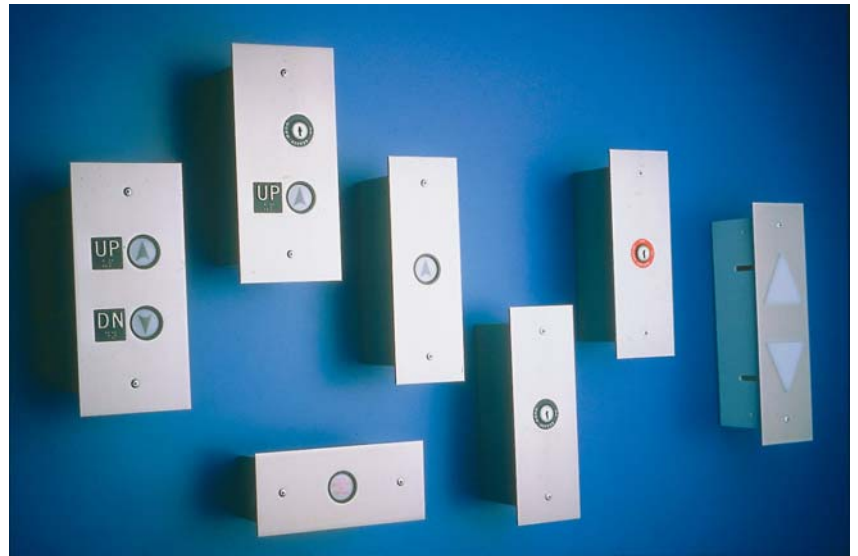

FIXTURES

Selection Applicable to Standard Package Elevators

Standard package fixtures

Standard package fixtures

Standard systems are made even more adaptable to any architecture with this distinctive signal fixture group. The hall and cab panels are user-friendly to the handicapped and feature braille/tactile indication. Canton Elevator industry-standard pushbuttons have been rigorously tested and proven to be among the finest available.