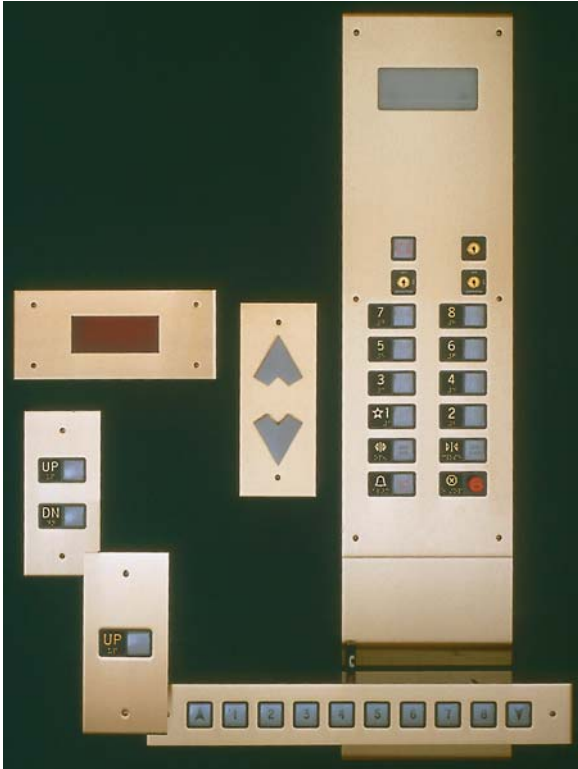

Designer (Optional)